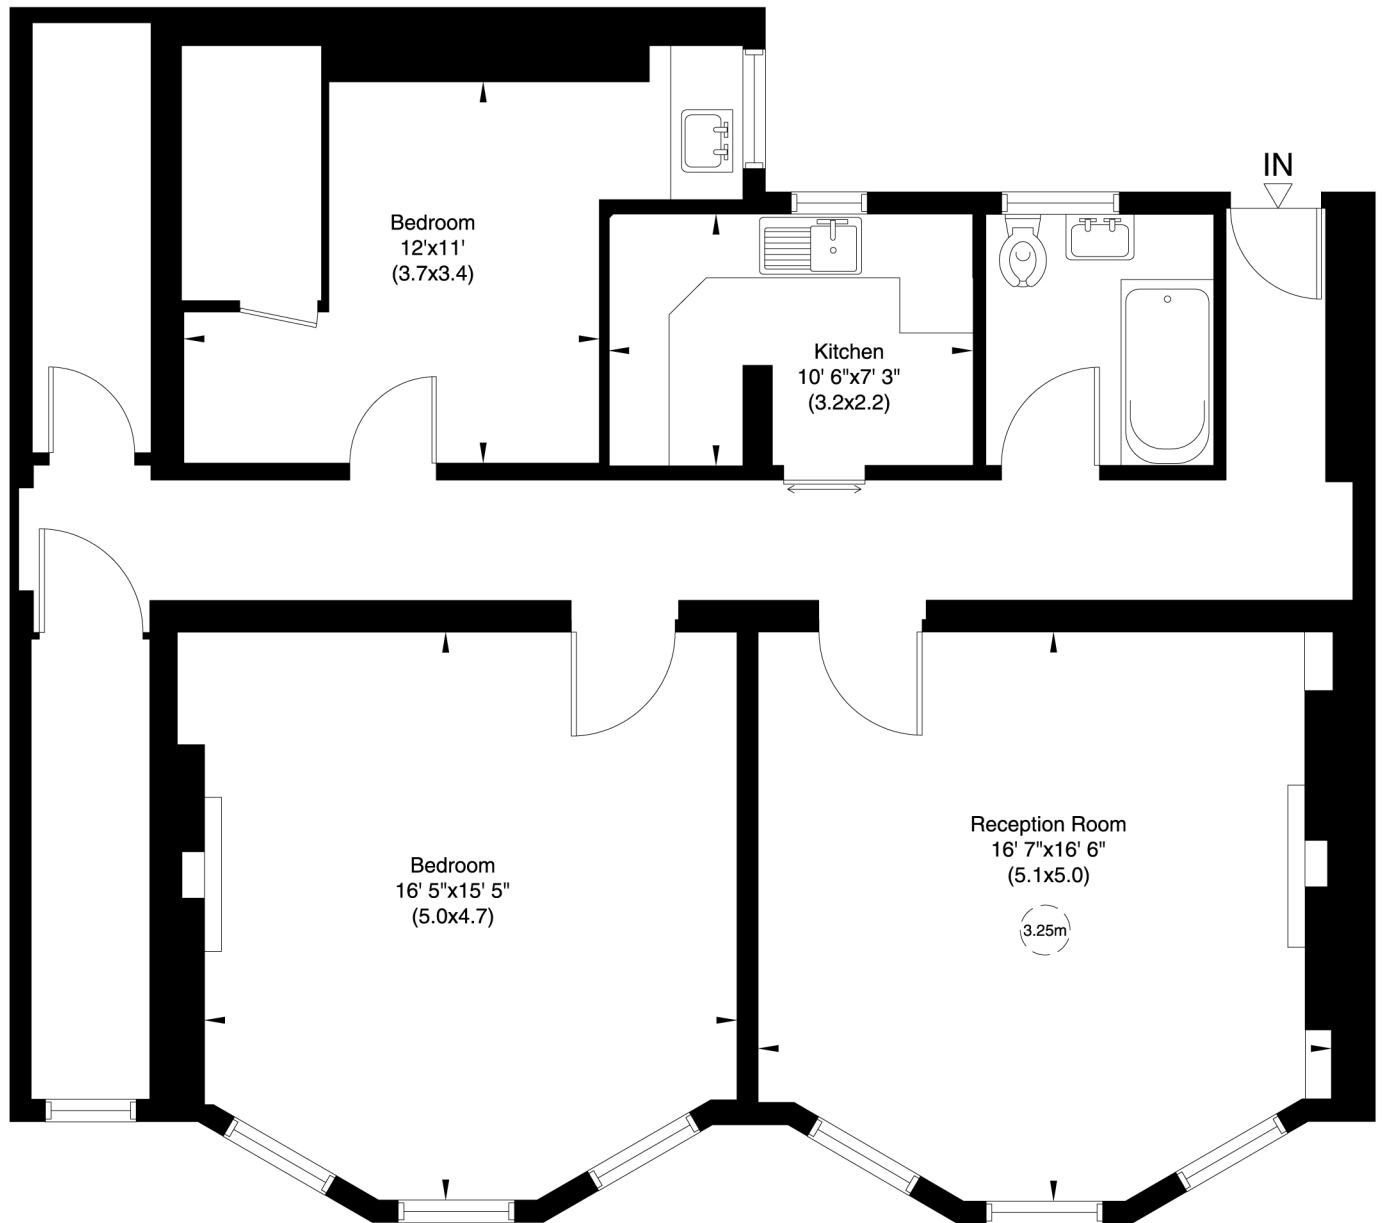

14 Palace Place Mansions, 36 Kensington Court, W8

Gross internal area (approx.)

105 Sq m (1125 Sq ft)

For identification only, Not to Scale

capital 020 8671 7722

Second Floor

Not to scale, for guidance only and must not be relied upon as a statement of fact. All measurements and areas are approximate only (and have been prepared in accordance with the current edition of the RICS Code of Measuring Practice).